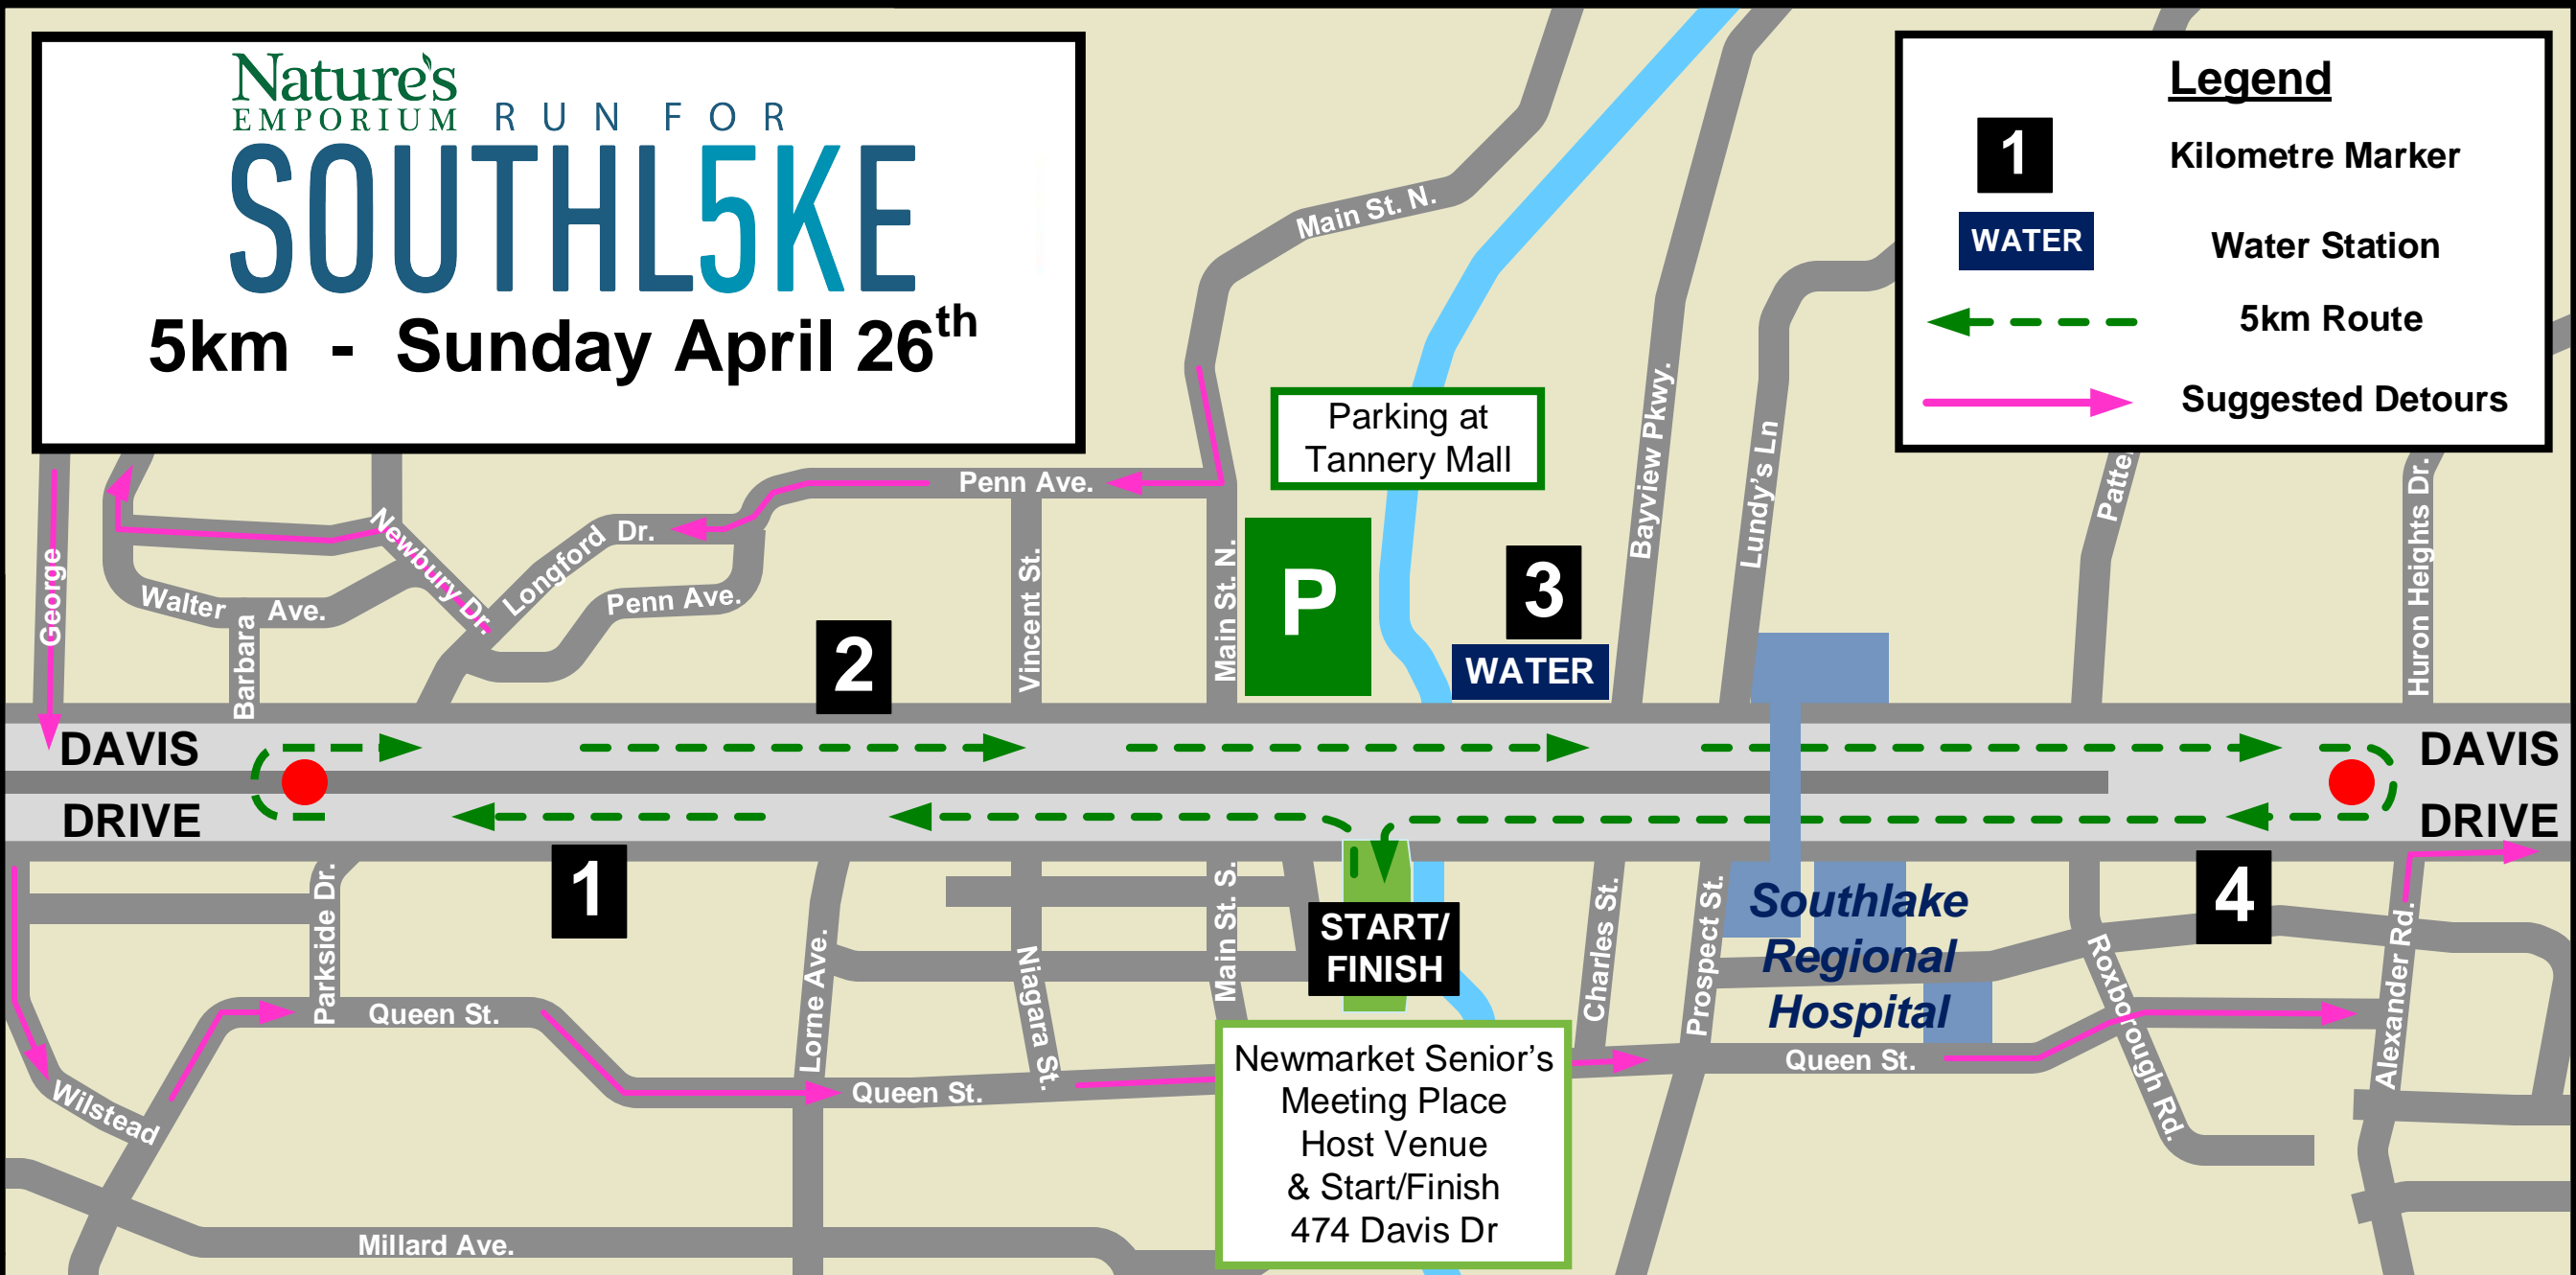

Nature's EMPORIUM RUN FOR

SOUTHLAKE

5km - Sunday April 26th

Legend

- 1** Kilometre Marker
- WATER** Water Station
- ← - - - →** 5km Route
- Suggested Detours

**START/
FINISH**
Newmarket Senior's
Meeting Place
Host Venue
& Start/Finish
474 Davis Dr

Elevation Profile – 45m Accent

Route Sponsored by: