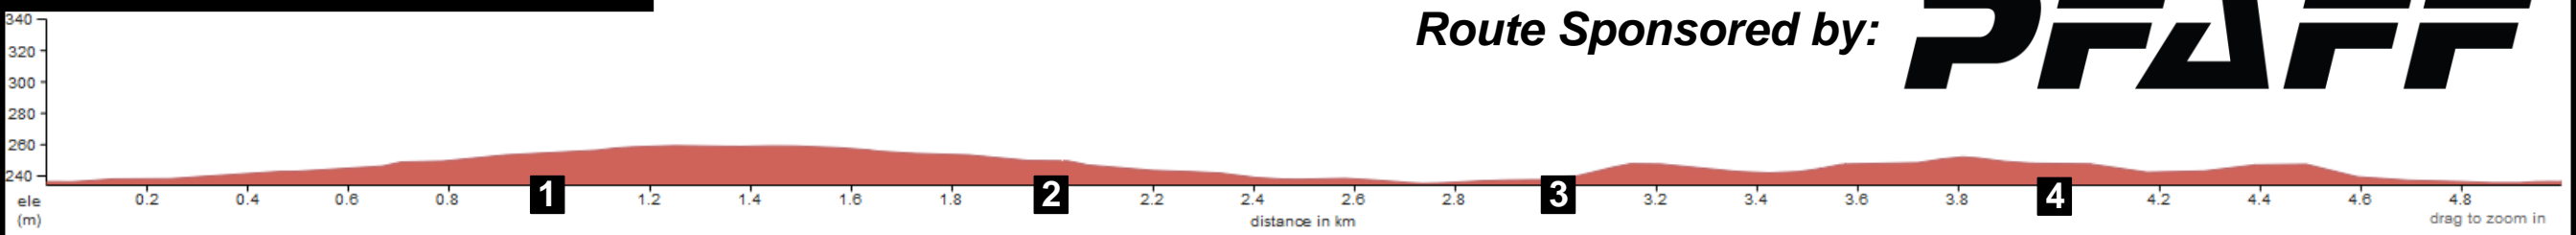

Nature's EMPORIUM RUN FOR

SOUTHLAKE

5km - Sunday April 26th

Legend

- 1** Kilometre Marker
- WATER** Water Station
- ← - - - →** 5km Route
- Suggested Detours

**START/
FINISH**
Newmarket Senior's
Meeting Place
Host Venue
& Start/Finish
474 Davis Dr

Elevation Profile – 45m Accent

Route Sponsored by: